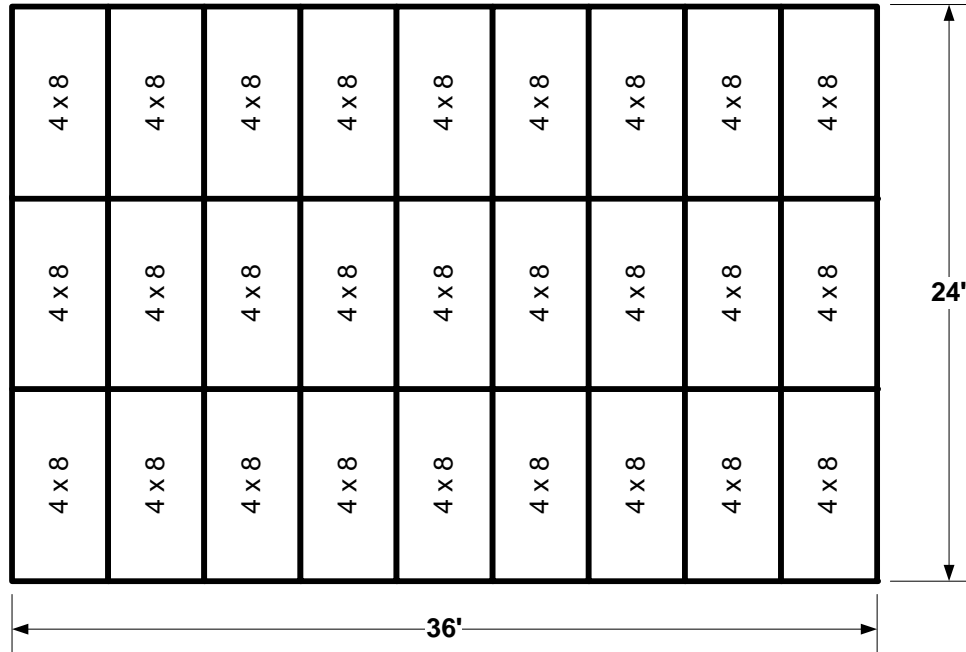

## 24 x 36 Stage Package

Quik Stage portable stage packages are available in many sizes and heights. The stage package shown above includes the following components, which are listed in the table below. Each package is available in the five standard heights listed below. These packages are designed to be used as a guide to help you select the stage that will best fit your specific needs and you can add or subtract any or all of the components. Contact your Quik Stage staging specialist at toll free 1-877-783-7373 or [sales@quikstage.com](mailto:sales@quikstage.com) for a quick no obligation price quote. In addition to these stage packages, Quik stage portable staging has the flexibility to be used in a wide variety of sizes and configurations.